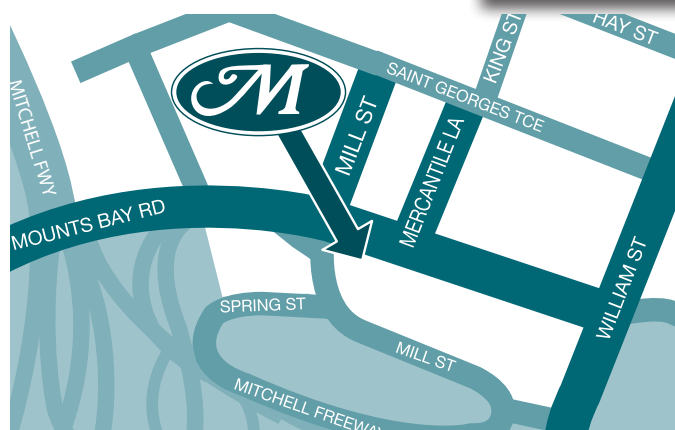

MEDINA GRAND PERTH

33 Mounts Bay Road,
Perth

WA 6000 Australia

P (+618) 9217 8000

F (+618) 9217 8199

mgpc@medina.com.au

Perth has been likened to one big holiday resort with many attractions, great climate, miles of clean beaches and waterways, theatre, fine dining and sports of every kind. Medina Grand Perth makes the perfect base! The hotel is ideally located in the city centre, on site at the Perth Convention and Exhibition Centre, close to the magnificent Kings Park. Jump on the free city transport system operating from the bus terminal adjacent to the hotel to discover this great destination.