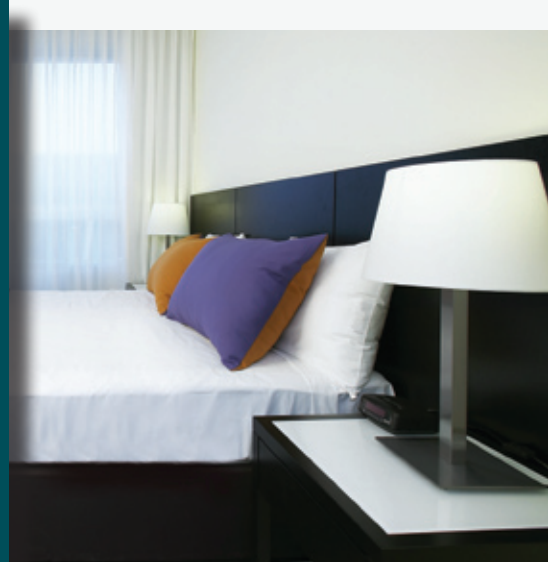

MEDINA GRAND PERTH

33 Mounts Bay Road,
Perth

WA 6000 Australia

P (+618) 9217 8000

F (+618) 9217 8199

mgpc@medina.com.au

Perth has been likened to one big holiday resort with many attractions, great climate, miles of clean beaches and waterways, theatre, fine dining and sports of every kind. Medina Grand Perth makes the perfect base! The hotel is ideally located in the city centre, on site at the Perth Convention and Exhibition Centre, close to the magnificent Kings Park. Jump on the free city transport system operating from the bus terminal adjacent to the hotel to discover this great destination.

ROOM FACILITIES

- 138 one & two bedroom apartments & studio rooms
- Separate lounge/dining/work area*
- Balcony
- Fully equipped kitchen*
- Fully equipped laundry*
- Iron, ironing board & hairdryer
- Individual climate control air conditioning
- Stereo with CD player
- Foxtel & in-room movies
- Broadband
- Voicemail
- In-room safe

* In one & two bedroom apartments

CONFERENCES & FUNCTIONS

- Three conference/function rooms
- Theatre style capacity for up to 140 people

HOTEL FACILITIES

- Minibar
- Dry cleaning
- Car parking (fee)
- Gymnasium
- Easy access
- 24 Hr reception
- Swimming pool
- Restaurant
- Outdoor area
- Room service
- Hearing impaired
- Bar
- Meeting facilities